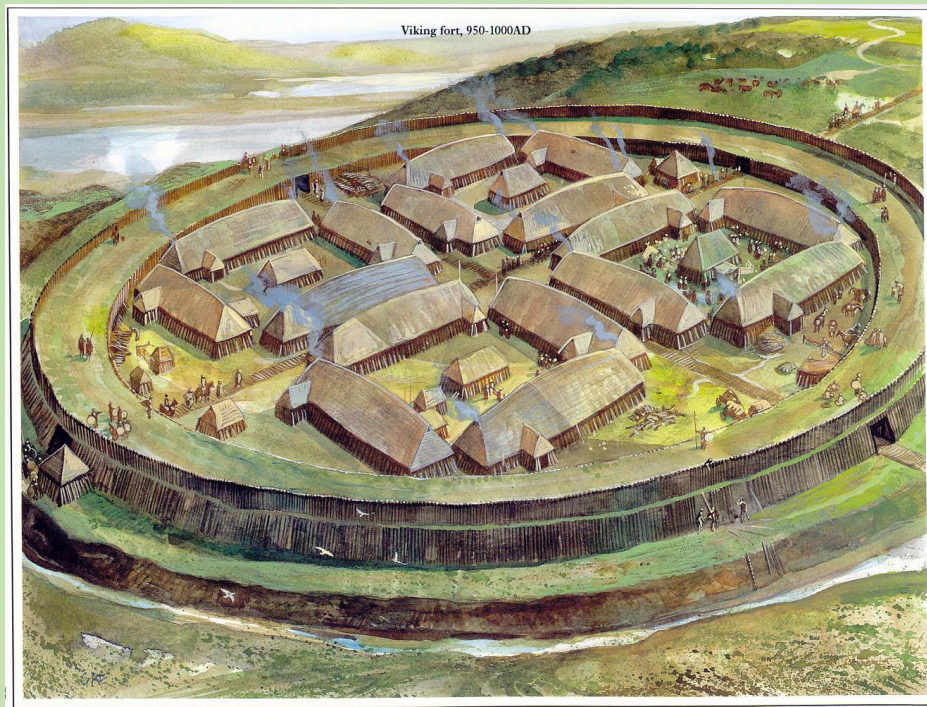

# Viking Trelleborg-Type fortress

Viking Trelleborg-Type fortresses are a type of circular fort of a special design. They were built in Scandinavia in the Viking Age.

They are also known simply as Trelleborgs. All Trelleborgs have a strictly circular shape with roads and gates pointing in the four cardinal directions.

# Trelleborg Project

We would like you to design and make your own Viking Trelleborg.

You can make your Viking fortress out of any materials of your choice that you have at home. This might be cardboard (toilet roll tubes work well), lego, pipe cleaners or play-doh. You can be as creative and imaginative as you like. Try and make your Trelleborg stand up on it's own!

We can't wait to see your finished creations.

Viking fort, 950-1000AD