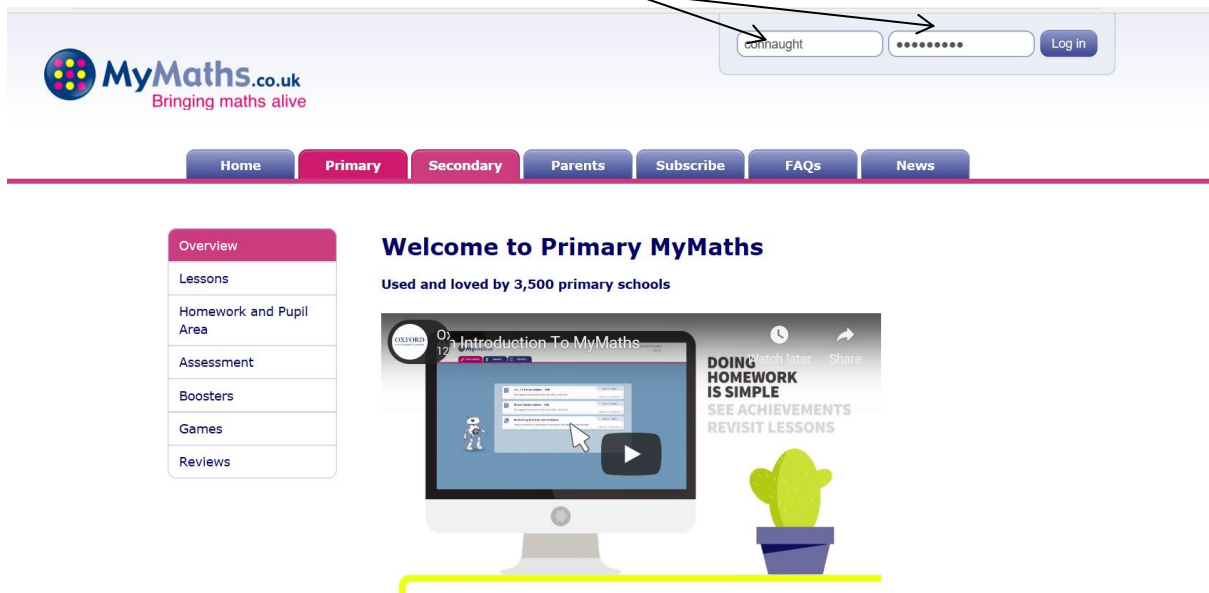

Please remember to first log on with our Connaught login on the homepage, which was on the initial letter.

Username: Connaught

Password: success54

You then sign in with your individual log in which should be sent home in your diaries.